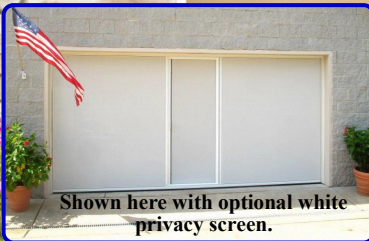

Lifestyle

SCREENS

THE MOST VERSATILE GARAGE SCREEN ON THE PLANET

www.LifestyleScreens.com

Lifestyle Screens work with your existing garage door!

These days, more and more homeowners are turning to their garages to find additional space in their existing homes. The Lifestyle garage screen system allows homeowners to do just that! The Lifestyle is a fully retractable, spring loaded system that works in conjunction with your existing garage door. Going from garage to an airy, pest-free space is a snap and takes just seconds. When you are done enjoying the great outdoors, simply retract the Lifestyle and put your garage door down as usual. It's that easy!

Many Sizes, Frame Colors & Screen Fabrics To Choose From. Custom Sizes Available.

**MAN CAVE
APPROVED!**

Shown here with optional white privacy screen.

It's not just a screen, it's a Lifestyle!

U.S. Patent 8151858, 8307876
U.S. and International Patents Pending

Turn your garage into an airy, pest-free space on demand!

Typically, the garage is the largest “room” in the house. Lifestyle Screens helps you get more use out of this valuable space!

Why choose Lifestyle Screens?